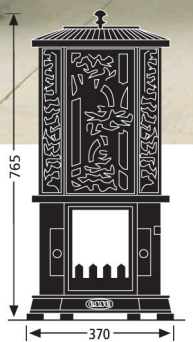

Polished

Black

SOLO ELECTRIC 2kW

Solo Weight 43kg

Add warmth to a room where a conventional stove is not practical. Hand-crafted in quality cast iron, Solo is both durable and efficient, soundlessly convecting up to 2kW of heat into every corner of the room. It is equipped with a thermostatic control for maximum comfort. The Solo has won the 'Best Electric Appliance' industry award and instantly became the number one high quality electric stove.